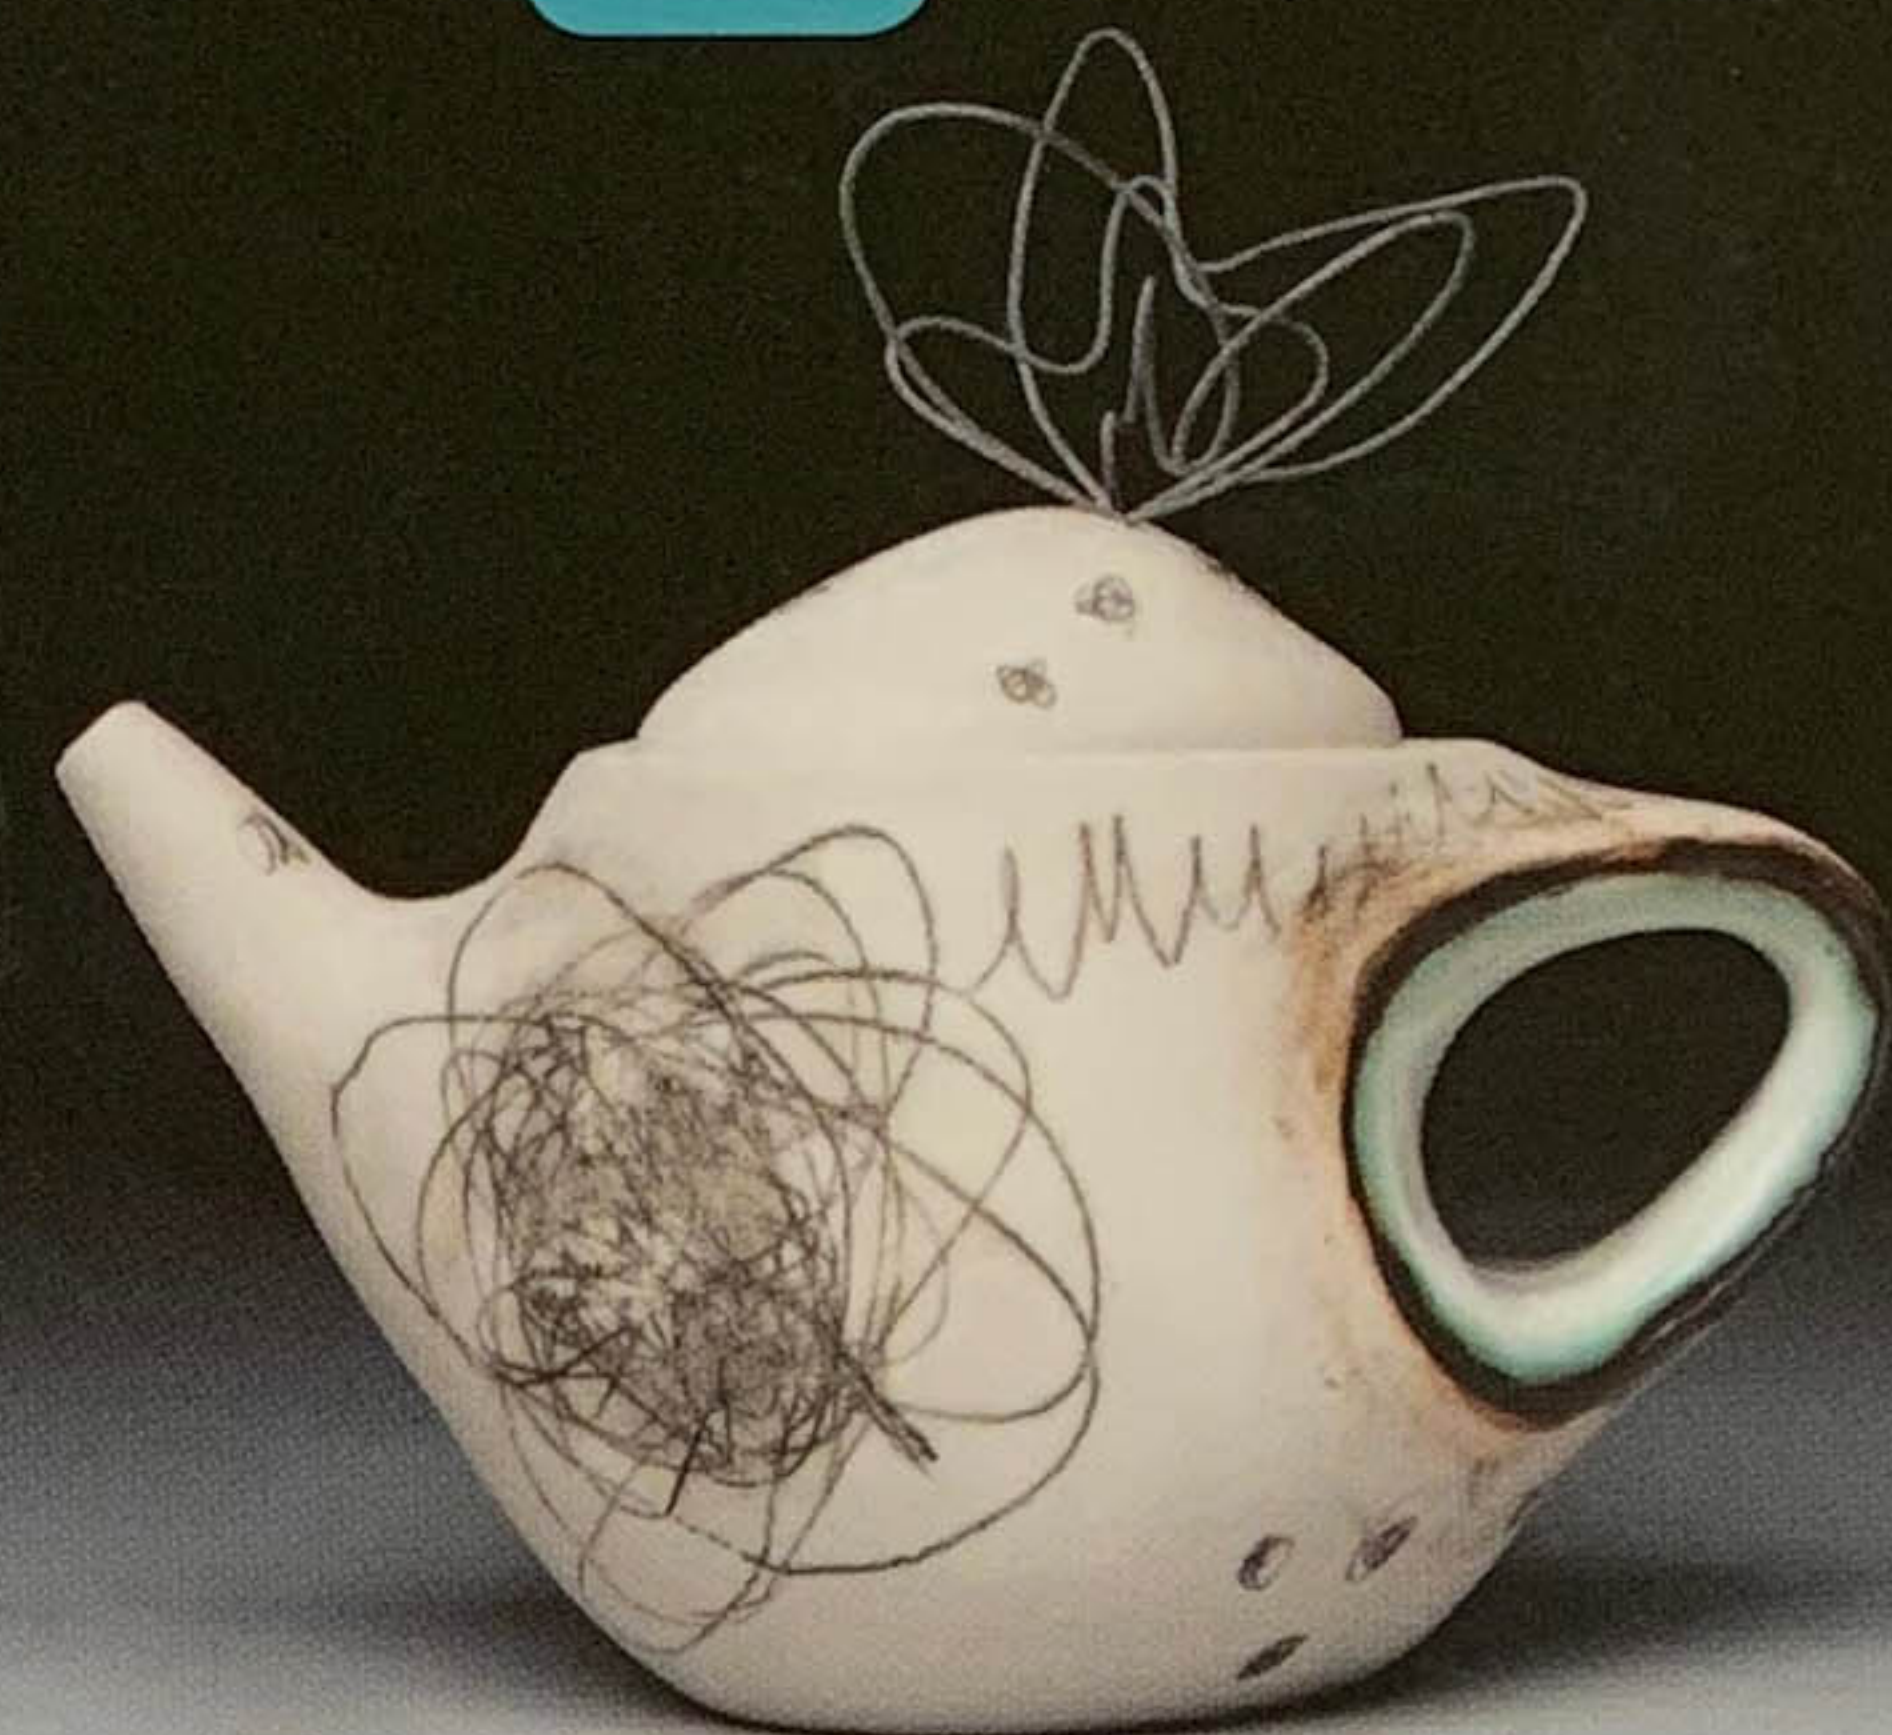

500 teapots

volume 2

Jim Lawton
JUROR

LARK CERAMICS

JULIA NICOLE FELD

Premonition ■ 2010

6 x 7 x 3 inches (15.2 x 17.8 x 7.6 cm)
Coil-built stoneware; low-fire glazes, hand painted
with underglazes, bisque, cone 08, glaze, cone 04

PHOTOGRAPHY BY ARTIST

LARK  CERAMICS

500 figures in clay

volume 2

Nan Smith
JUROR

JULIA FELD
Do You See It? ■ 2009
21 x 11 x 15 inches (53.3 x 27.9 x 38.1 cm)
Coil-built stoneware, wood; hand painted
with underglazes, electric fired, cone 04
PHOTOGRAPHY BY ARTIST

500
figures in clay
VOLUME 2

JULIA FELD

Where's Everybody? ■ 2009

27 x 17 x 14 inches (68.6 x 43.2 x 35.6 cm)

Coil-built stoneware; hand painted with
underglazes, electric fired, cone 04

PHOTOGRAPHY BY ARTIST