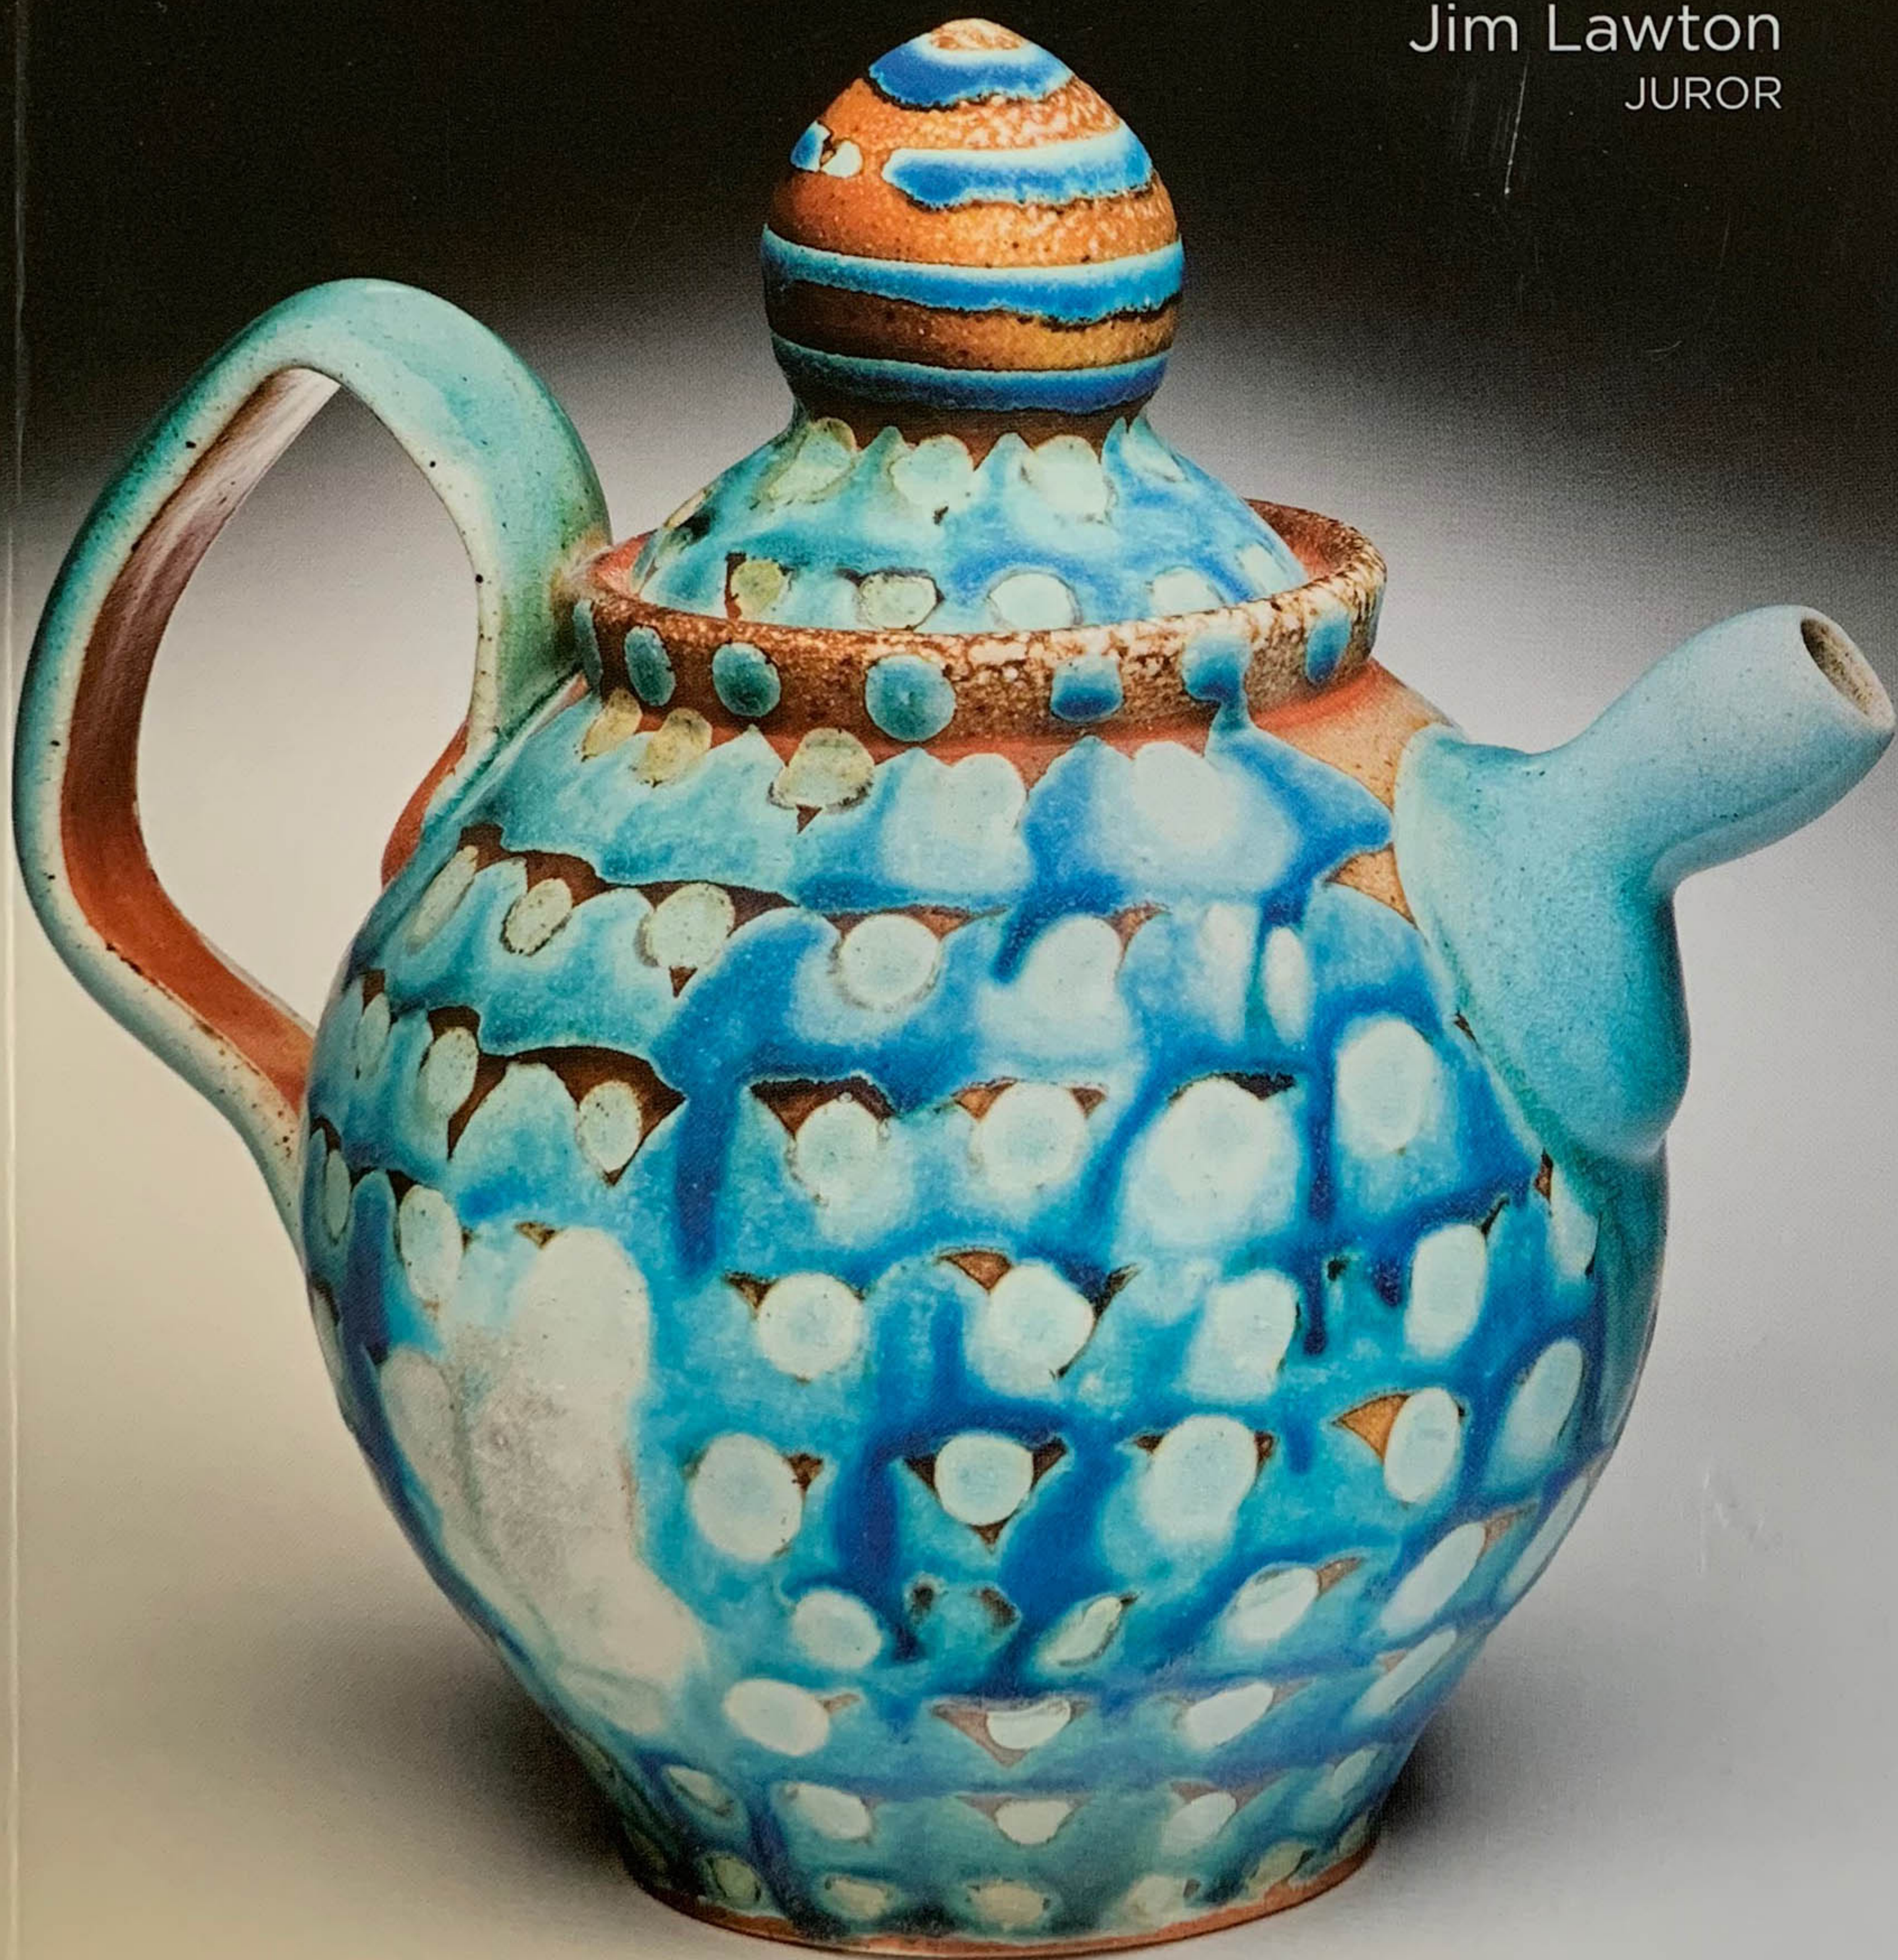

500 teapots

volume 2

Jim Lawton
JUROR

LARK CERAMICS

JULIA NICOLE FELD

Premonition ■ 2010

6 x 7 x 3 inches (15.2 x 17.8 x 7.6 cm)
Coil-built stoneware; low-fire glazes, hand painted
with underglazes, bisque, cone 08, glaze, cone 04

PHOTOGRAPHY BY ARTIST

LARK  CERAMICS

500 figures in clay

volume 2

Nan Smith
JUROR

JULIA FELD
Do You See It? ■ 2009
21 x 11 x 15 inches (53.3 x 27.9 x 38.1 cm)
Coil-built stoneware, wood; hand painted
with underglazes, electric fired, cone 04
PHOTOGRAPHY BY ARTIST

500
figures in clay
VOLUME 2

JULIA FELD

Where's Everybody? ■ 2009

27 x 17 x 14 inches (68.6 x 43.2 x 35.6 cm)

Coil-built stoneware; hand painted with
underglazes, electric fired, cone 04

PHOTOGRAPHY BY ARTIST