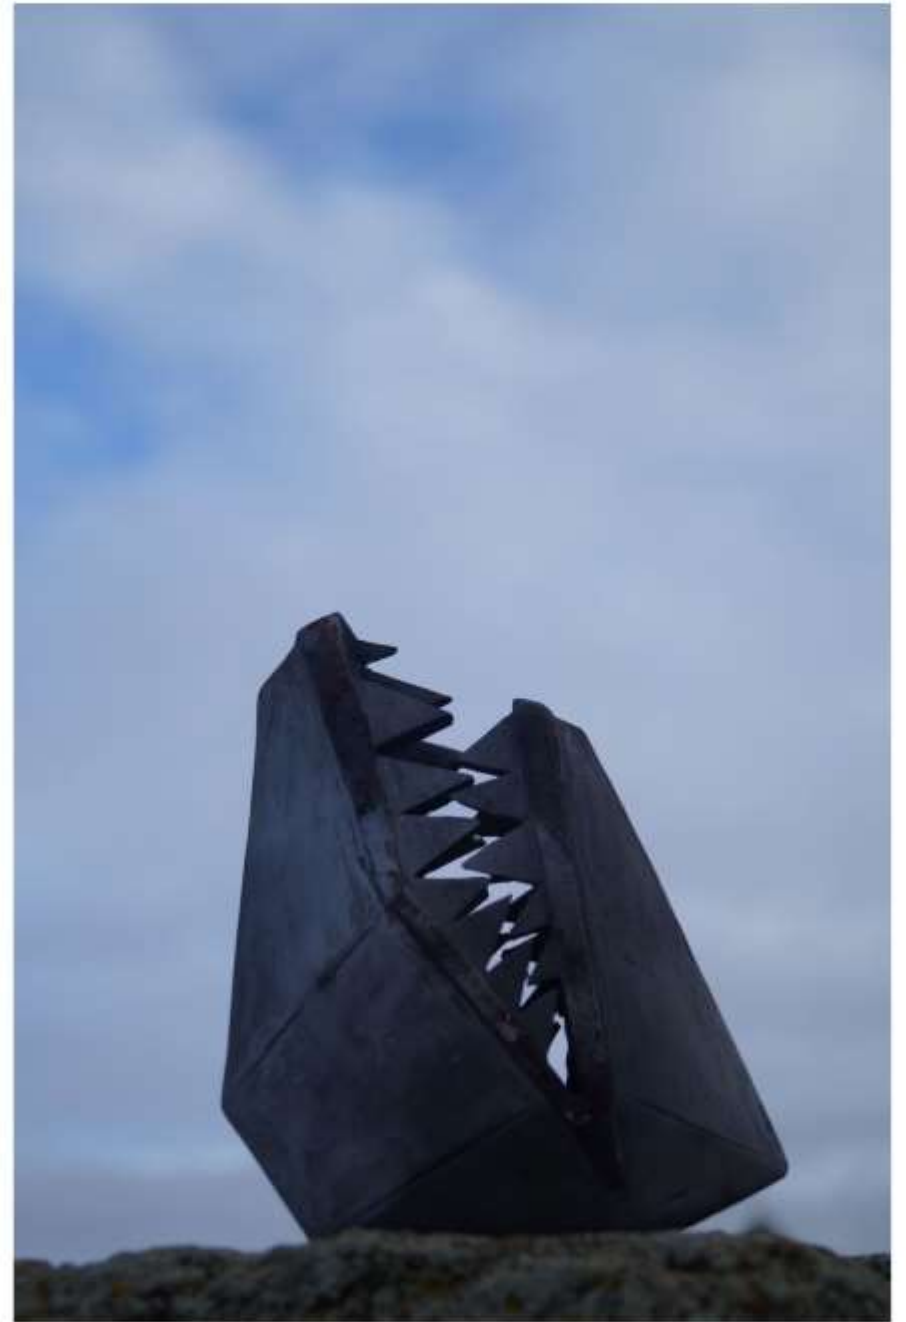

RAZALINA BUSEL

MATTER / I - 100 cm / 2016

PROTECTIVE SHELL / I - 28 cm / 2016

RAZALINA BUSEL

RAZALINA BUSEL

MEDICINE / h - 9 cm / 2016

INJECTION / h - 10 cm / 2016

TRANSFORMATION OF THE SKY / h – 35 cm / 2016