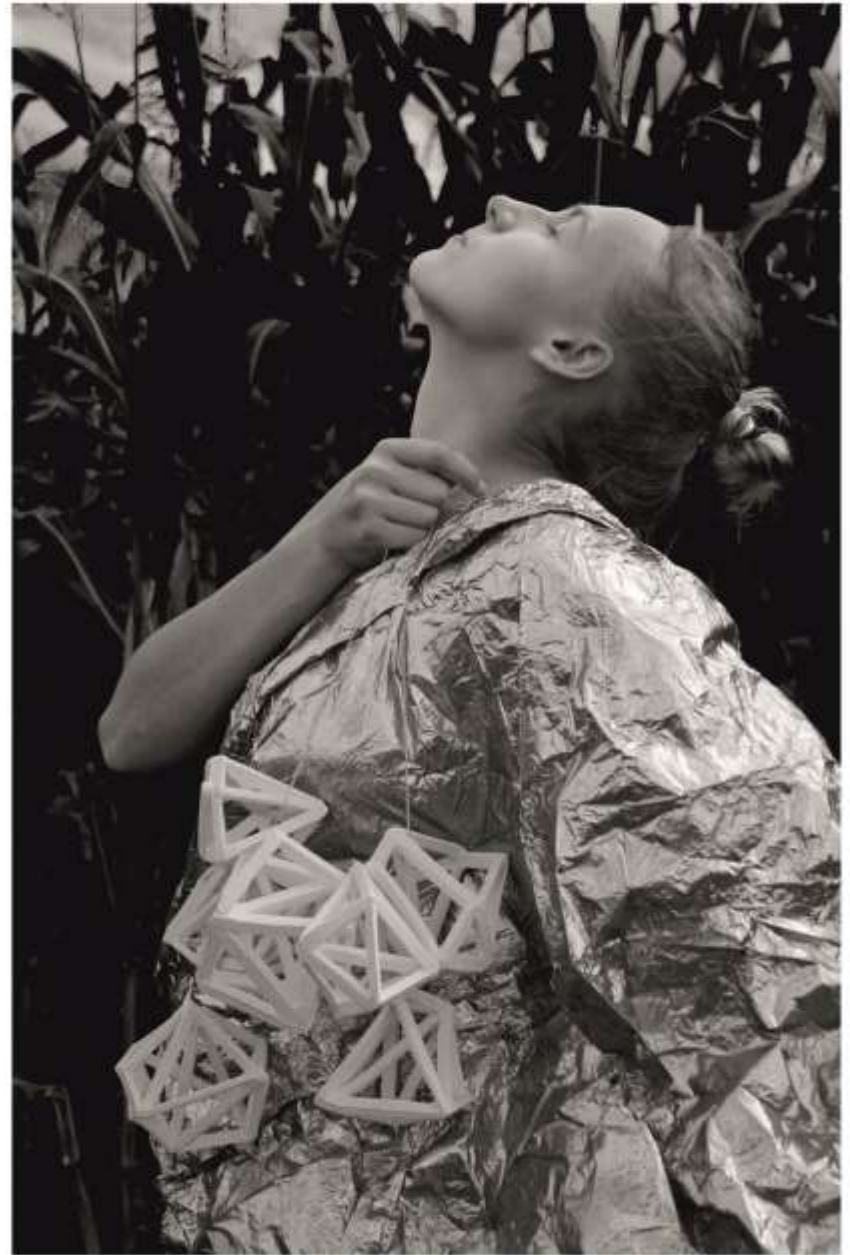

RAZALINA BUSEL

MATTER / I - 100 cm / 2016

PROTECTIVE SHELL / I - 28 cm / 2016

RAZALINA BUSEL

RAZALINA BUSEL

MEDICINE / h - 9 cm / 2016

INJECTION / h - 10 cm / 2016

TRANSFORMATION OF THE SKY / h – 35 cm / 2016