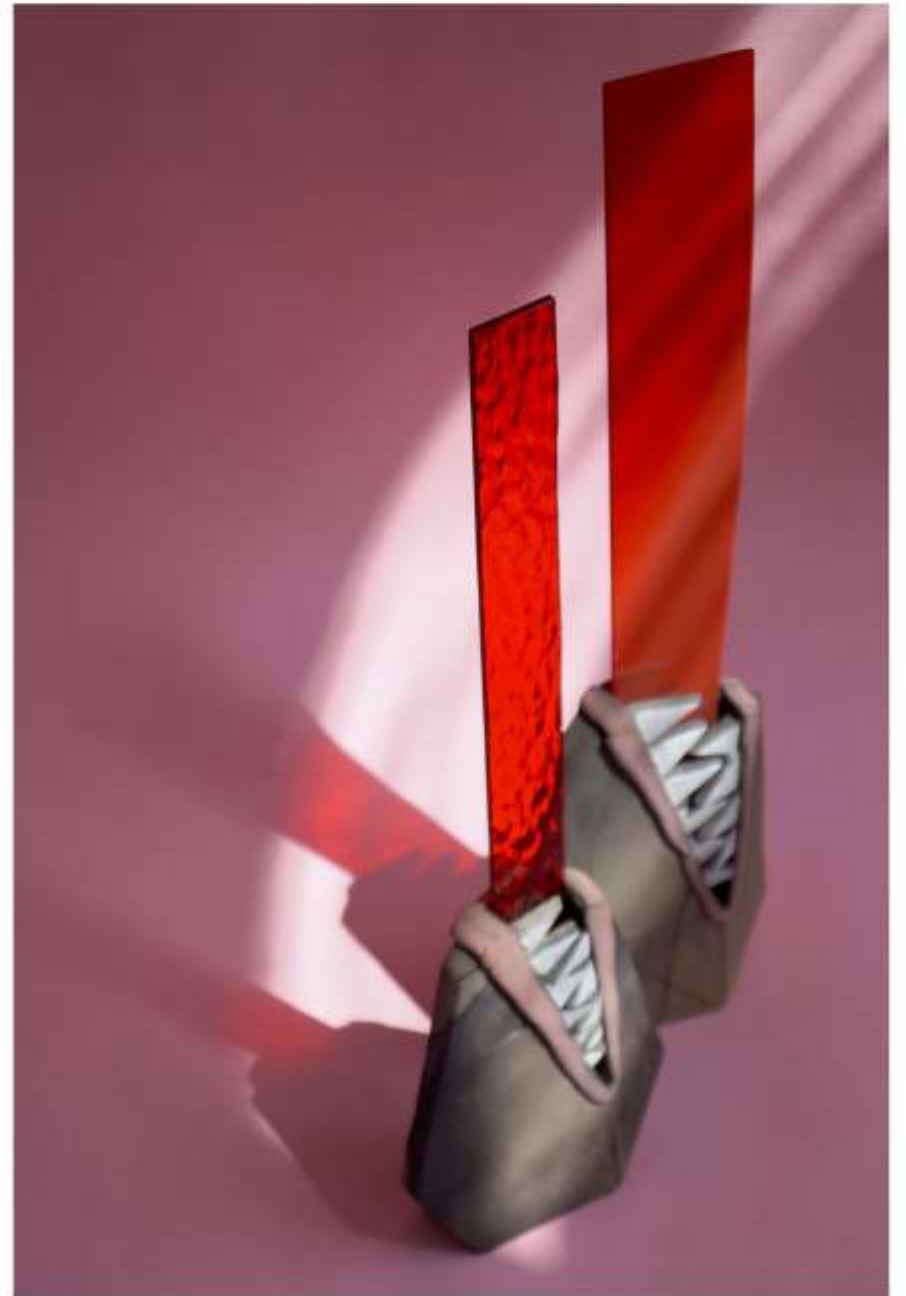

RAZALINA BUSEL

AGRESSION / h - 40 cm / 2017