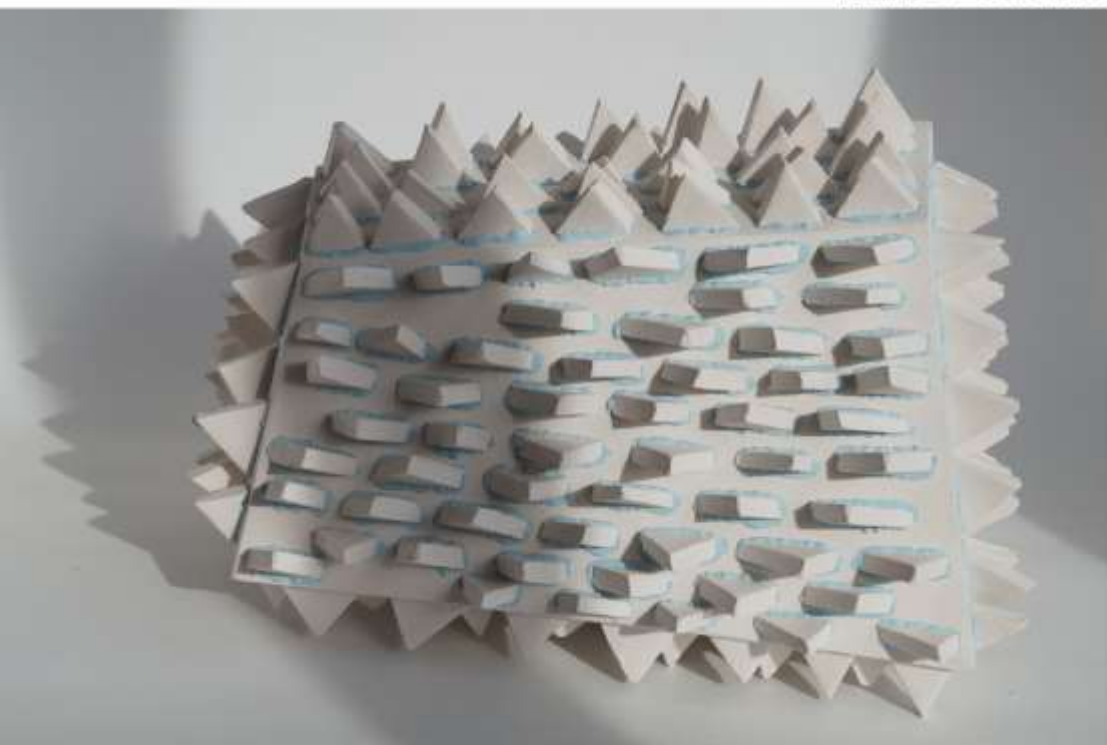

FEELING / I - 40 cm / 2018