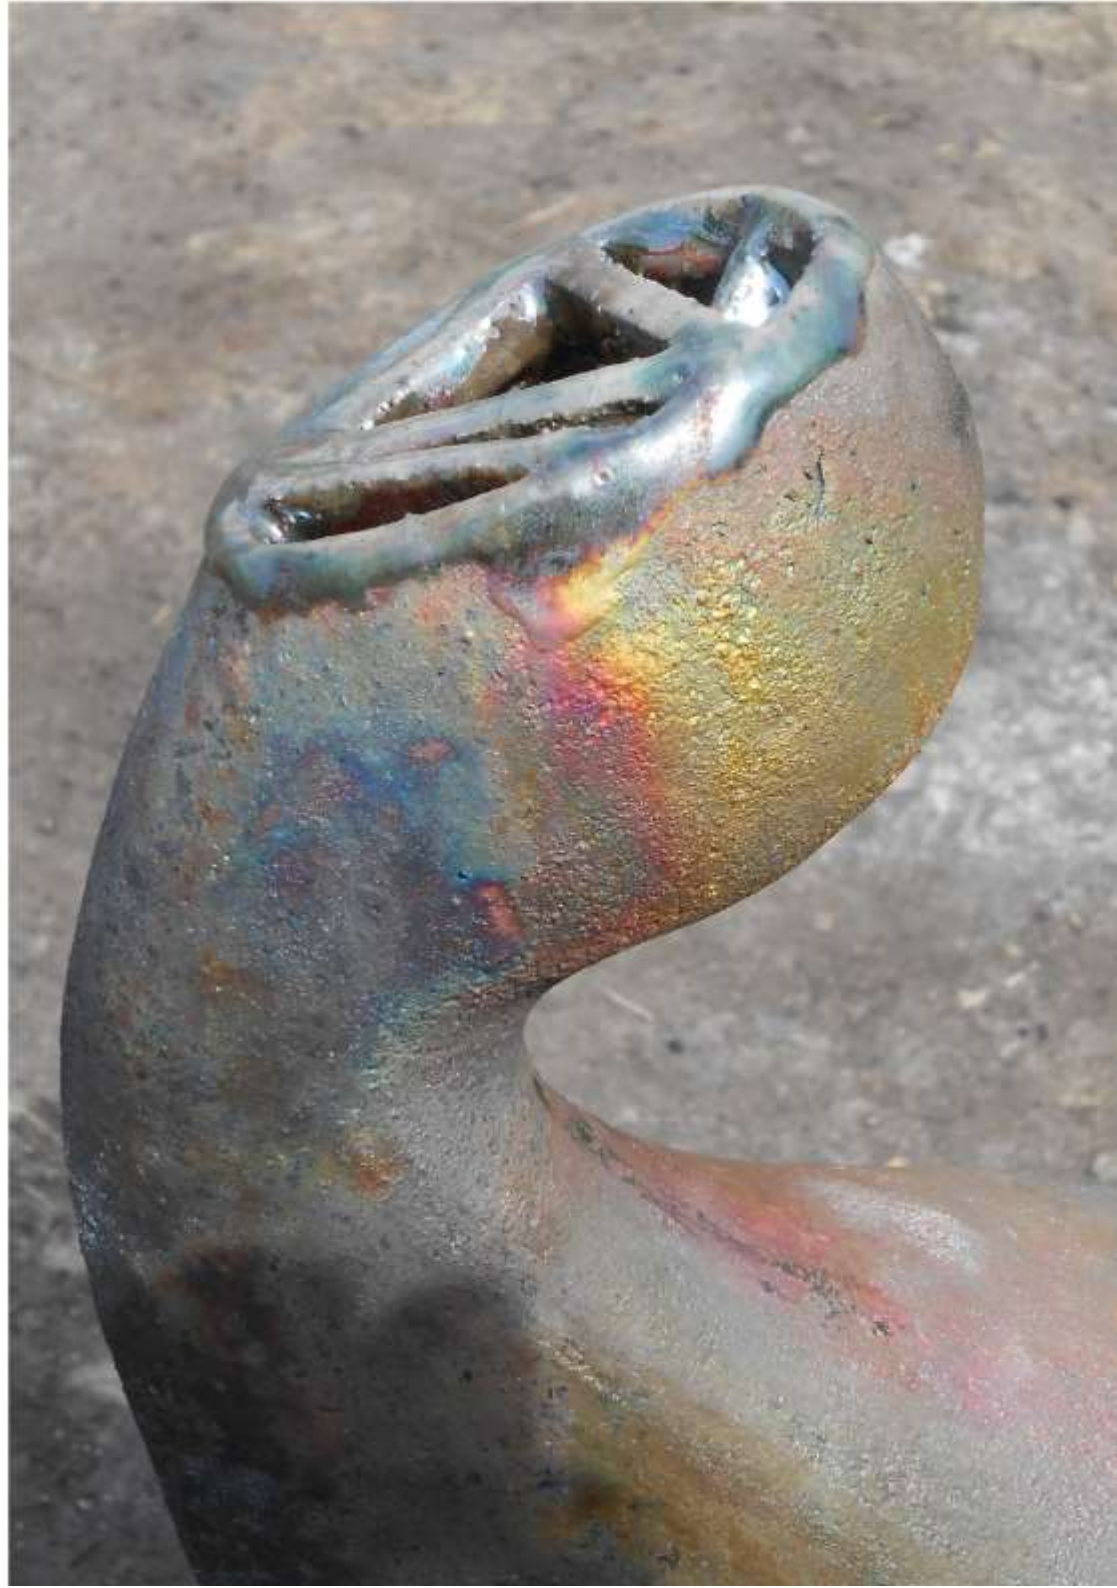

RAZALINA BUSEL

MATTER / I - 100 cm / 2016

PROTECTIVE SHELL / I - 28 cm / 2016

RAZALINA BUSEL

RAZALINA BUSEL

MEDICINE / h - 9 cm / 2016

INJECTION / h - 10 cm / 2016

TRANSFORMATION OF THE SKY / h – 35 cm / 2016