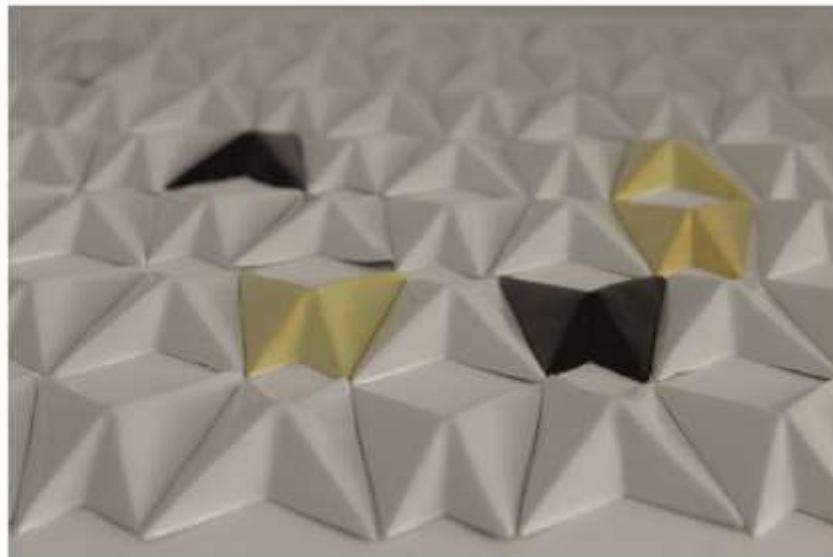

CLOSE YOUR EARS, NOISE / h - 14 cm / 2017

WAVE / 1 - 30 cm / 2017

RAZALINA BUSEL

SHRAPNEL WOUND / 1 - 33 cm / 2017

RAZALINA BUSEL

AGRESSION / h - 40 cm / 2017

RAZALINA BUSEL

DEVELOPMENT / h - 30 cm / 2016
supervisor: Liavon Trafsevsky, Alies Kostka

RAZALINA BUSEL

MATTER / I - 100 cm / 2016

PROTECTIVE SHELL / I - 28 cm / 2016

RAZALINA BUSEL

RAZALINA BUSEL

MEDICINE / h - 9 cm / 2016

INJECTION / h - 10 cm / 2016

TRANSFORMATION OF THE SKY / h – 35 cm / 2016