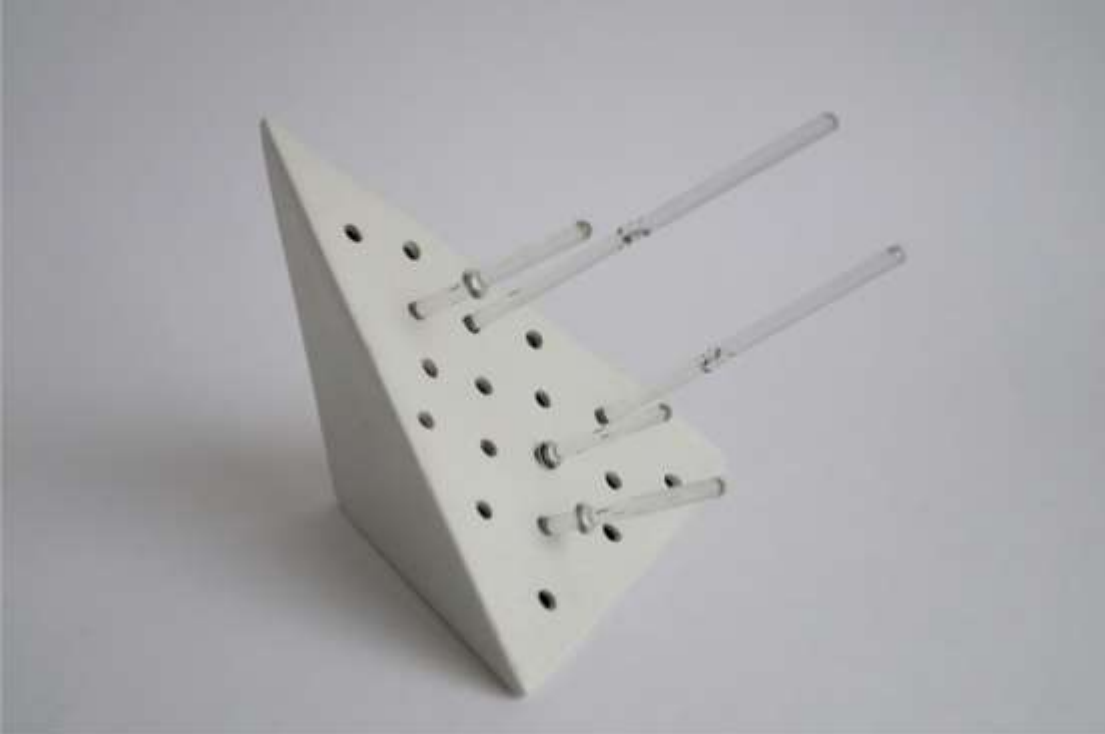

RAZALINA BUSEL

OBJECTS / h - 21 cm / 2018

OBJECTS / h - 21 cm / 2018

RAZALINA BUSEL

STRUCTURE / d - 22 cm / 2018

RAZALINA BUSEL

COSMOPOLITAN / I – 4 cm, installation I – 200 x 70 cm / 2018

TRAP / h – 18 cm / 2018

VIBRATIONS / d – 8 cm, installation I – 190 x 50 cm / 2018

FEELING / I - 40 cm / 2018

SHELL / I - 25 cm / 2018

RAZALINA BUSEL

RAZALINA BUSEL

THAW / h - 15 cm / 2017

WINTER / h - 16 cm / 2017

RAZALINA BUSEL